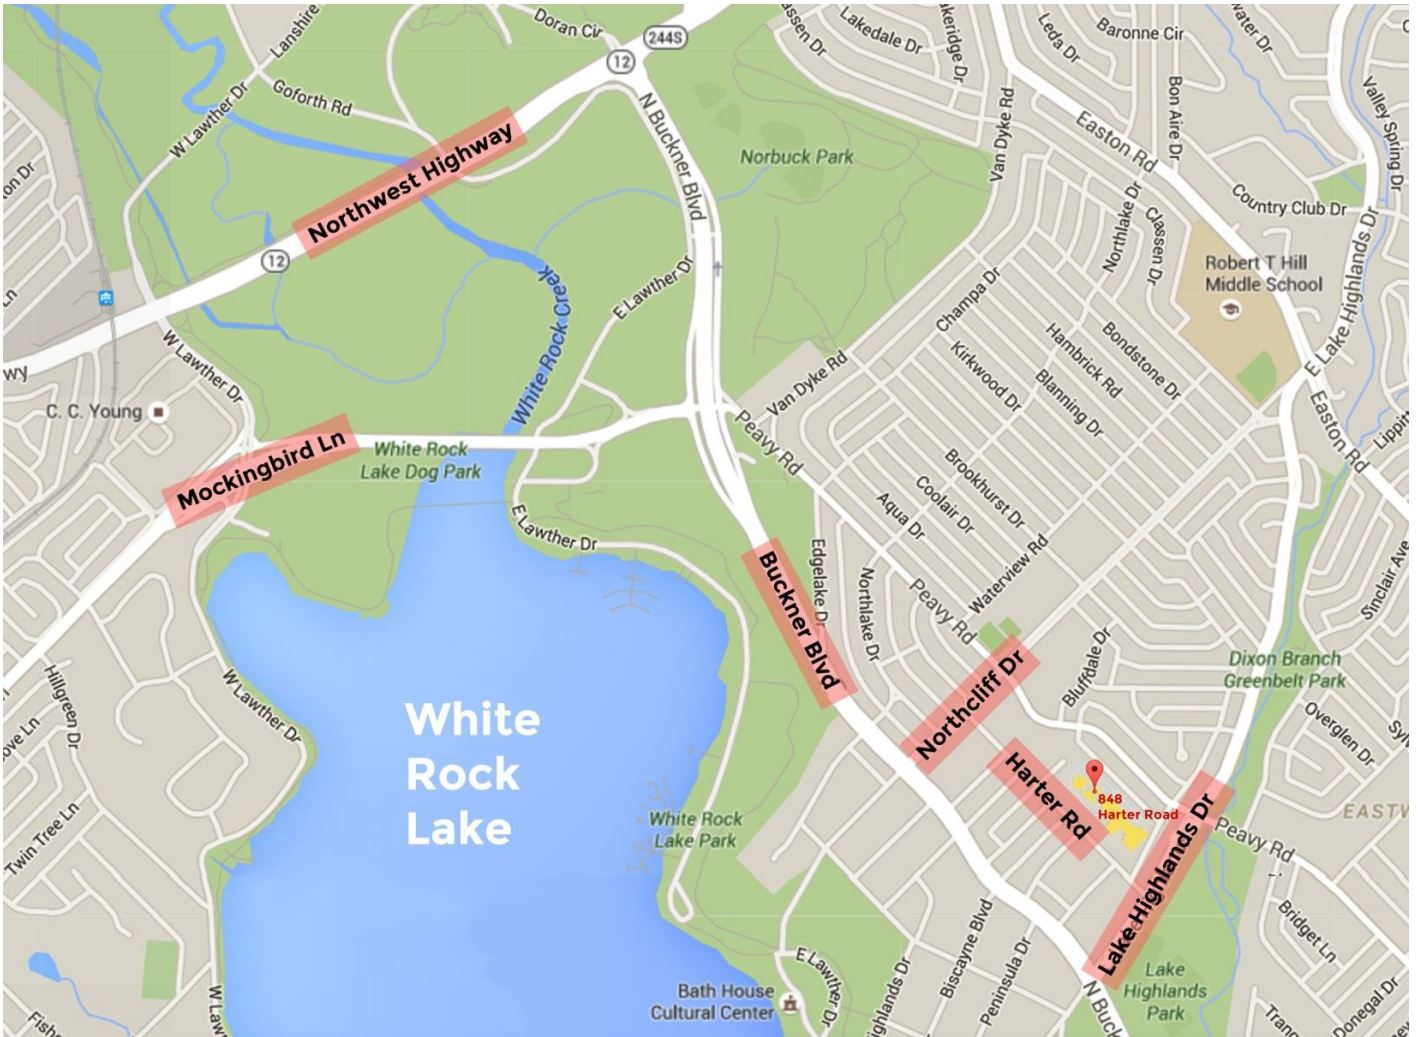

St. John's is located just northeast of White Rock Lake at 848 Harter Road, Dallas, 75228

When you arrive on campus off Harter, you will cross a bridge over the creek.

If you are coming to the Parish Office, park at the Administrative building and enter by the door near the three flagpoles.

If you are coming to church, follow the drive as it bends to the left and takes you around the Parish Hall, the north-most building on campus.

On the other side of the Parish Hall is a parking lot. Park in one of our Visitors' spots and make your way to the church.